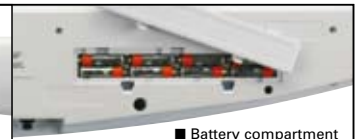

■ Battery compartment