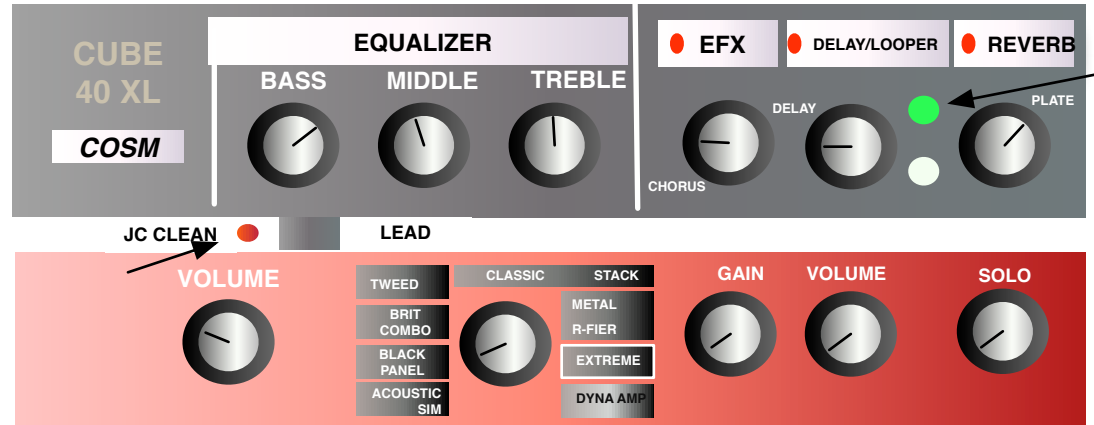

ROLAND CUBE!40XL SETTINGS

"EVERY BREATH YOU TAKE"
by THE POLICE

USE SINGLE COIL PICKUPS

TAP IN DELAY RATE TO 1/4 NOTES

"VINTAGE JAMES BOND THEME"
(OR ANY SURF GUITAR TUNE)

USE SINGLE COIL PICKUPS

"BACK IN BLACK"
by AC/DC

USE A BRIDGE HUMBUCKING PICKUP

ROLAND CUBE-40XL SETTINGS

"ERUPTION"
by VAN HALEN
USE BRIDGE HUMBUCKING PICKUP

(TRY TURNING THE GUITAR VOLUME WAY DOWN, IT CLEANS UP JUST LIKE EDDIE'S OLD MARSHALL PLEXI).

"ALMOST EASY"
by AVENGED SEVENFOLD
USE A BRIDGE HUMBUCKING PICKUP

MOST "TUNED DOWN" METAL SONGS WORK WITH THIS SETTING, ADD TREBLE TO TEAR YOUR FACE OFF.