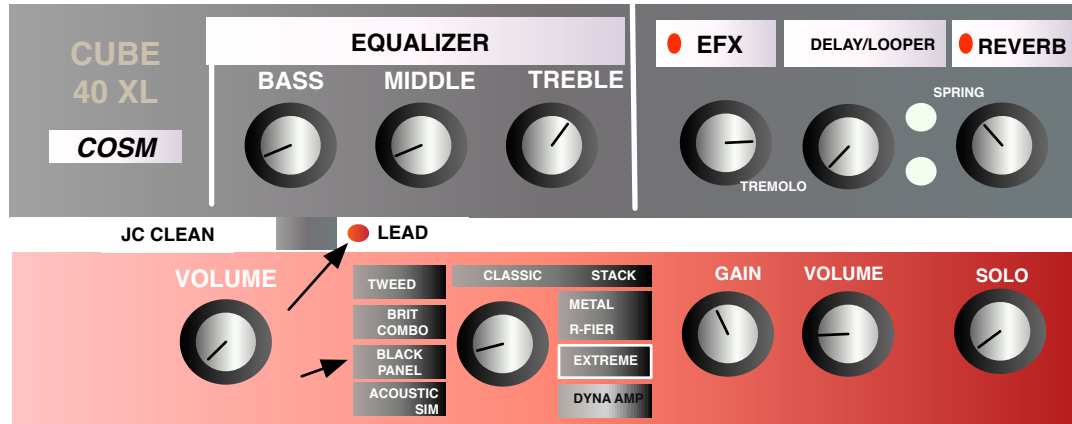

ROLAND CUBE!40XL SETTINGS

"EVERY BREATH YOU TAKE"
by THE POLICE

USE SINGLE COIL PICKUPS

TAP IN DELAY RATE TO 1/4 NOTES

"VINTAGE JAMES BOND THEME"
(OR ANY SURF GUITAR TUNE)

USE SINGLE COIL PICKUPS

"BACK IN BLACK"
by AC/DC

USE A BRIDGE HUMBUCKING PICKUP

ROLAND CUBE-40XL SETTINGS

"ERUPTION"
by VAN HALEN
USE BRIDGE HUMBUCKING PICKUP

(TRY TURNING THE GUITAR VOLUME WAY DOWN, IT CLEANS UP JUST LIKE EDDIE'S OLD MARSHALL PLEXI).

"ALMOST EASY"
by AVENGED SEVENFOLD
USE A BRIDGE HUMBUCKING PICKUP

MOST "TUNED DOWN" METAL SONGS WORK WITH THIS SETTING, ADD TREBLE TO TEAR YOUR FACE OFF.