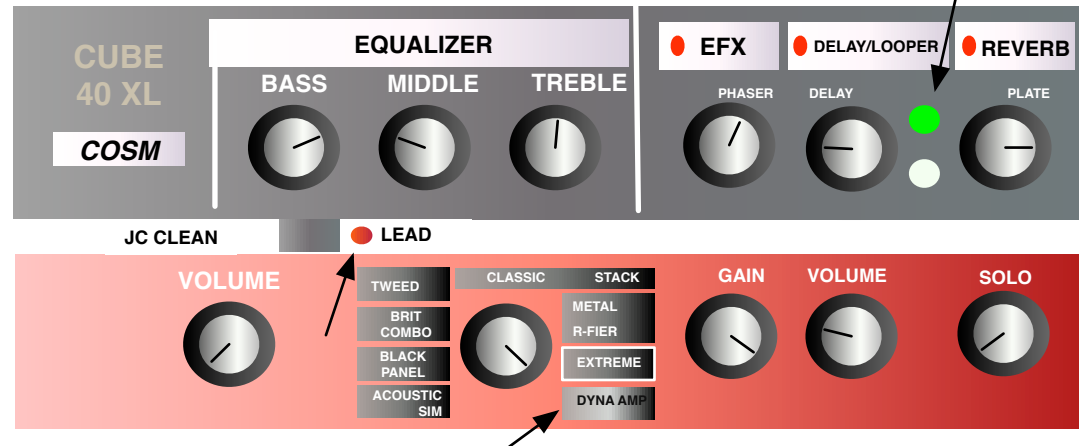

ROLAND CUBE!40XL SETTINGS

"EVERY BREATH YOU TAKE"
by THE POLICE

USE SINGLE COIL PICKUPS

TAP IN DELAY RATE TO 1/4 NOTES

"VINTAGE JAMES BOND THEME"
(OR ANY SURF GUITAR TUNE)

USE SINGLE COIL PICKUPS

"BACK IN BLACK"
by AC/DC

USE A BRIDGE HUMBUCKING PICKUP

ROLAND CUBE-40XL SETTINGS

"ERUPTION"
by VAN HALEN
USE BRIDGE HUMBUCKING PICKUP

(TRY TURNING THE GUITAR VOLUME WAY DOWN, IT CLEANS UP JUST LIKE EDDIE'S OLD MARSHALL PLEXI).

"ALMOST EASY"
by AVENGED SEVENFOLD
USE A BRIDGE HUMBUCKING PICKUP

MOST "TUNED DOWN" METAL SONGS WORK WITH THIS SETTING, ADD TREBLE TO TEAR YOUR FACE OFF.