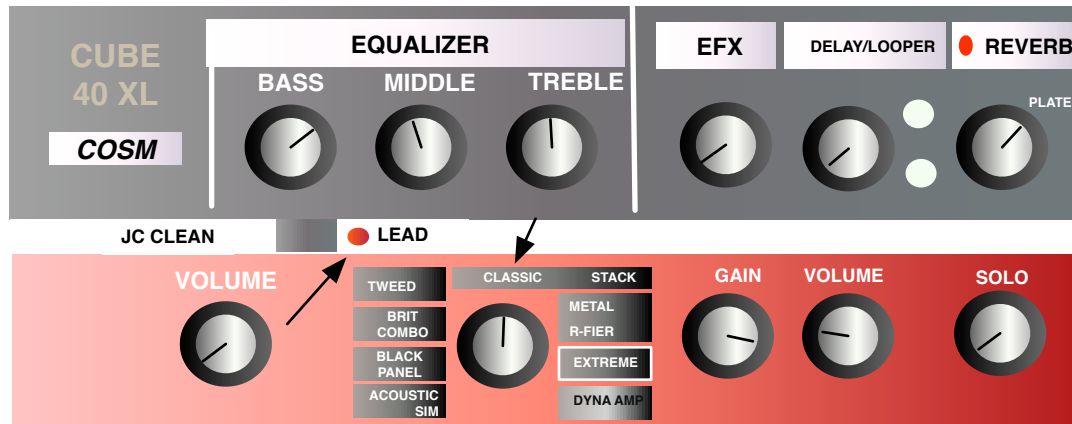

ROLAND CUBE!40XL SETTINGS

"EVERY BREATH YOU TAKE"
by THE POLICE

USE SINGLE COIL PICKUPS

TAP IN DELAY RATE TO 1/4 NOTES

"VINTAGE JAMES BOND THEME"
(OR ANY SURF GUITAR TUNE)

USE SINGLE COIL PICKUPS

"BACK IN BLACK"
by AC/DC

USE A BRIDGE HUMBUCKING PICKUP

ROLAND CUBE-40XL SETTINGS

"ERUPTION"
by VAN HALEN
USE BRIDGE HUMBUCKING PICKUP

(TRY TURNING THE GUITAR VOLUME WAY DOWN, IT CLEANS UP JUST LIKE EDDIE'S OLD MARSHALL PLEXI).

"ALMOST EASY"
by AVENGED SEVENFOLD
USE A BRIDGE HUMBUCKING PICKUP

MOST "TUNED DOWN" METAL SONGS WORK WITH THIS SETTING, ADD TREBLE TO TEAR YOUR FACE OFF.