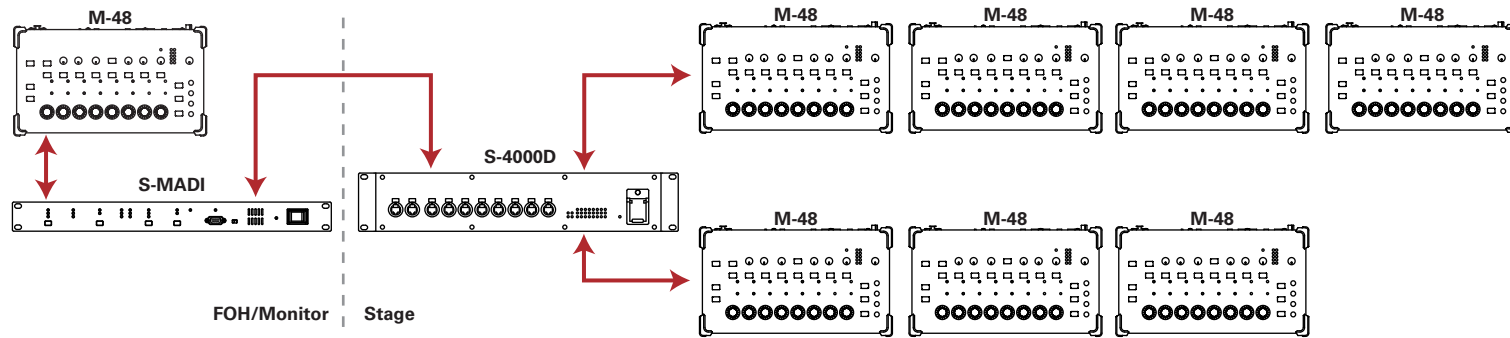

## M48-PM8 Personal Mixing for Eight (MADI System)

### M48-PM8 Personal Mixing for Eight (MADI System)

This system enables the connection of eight M48 Personal Mixers to any MADI-based digital console. Connect one of the M-48's directly to the S-MADI and use as the Engineer's Monitor that instantly clones any selected M-48 on stage. Control setup and confirmation via PC or Mac-based software. Package consists of eight M-48 Personal Mixers, a S-4000D Splitter and Power Distributor, and the S-MADI REAC MADI Bridge.

### Package includes:

- S-MADI REAC Bridge
- 8 x M-48 Personal Mixer
- S-4000D Splitter & Distributor

### Main Features:

- Personal mixing solution for MADI-based consoles
- Eight M-48 Personal Mixers included along with the distribution/power hub
- Connect an M-48 to the powered REAC port on the MADI bridge to instantly clone any of selected onstage units
- Setup and configuration controlled via PC or Mac