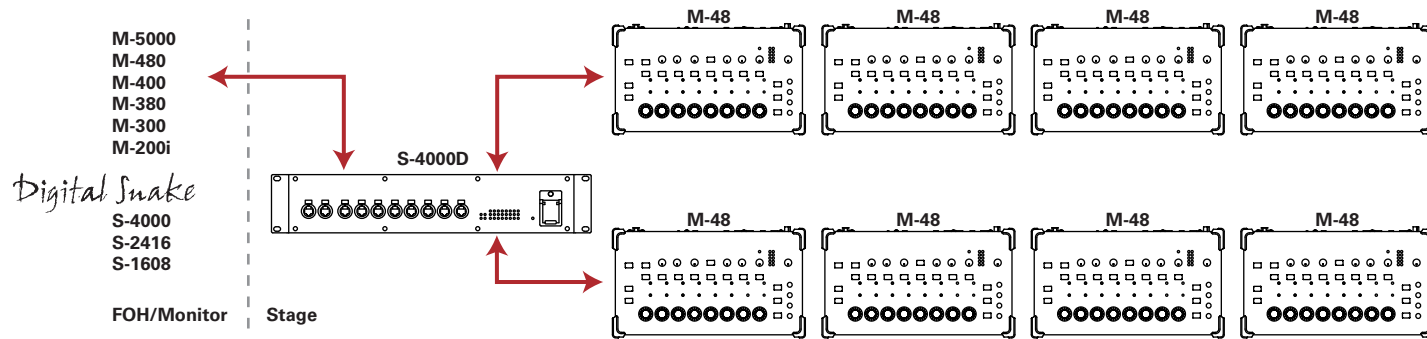

M48-P8
Personal Mixing for Eight (MADI System)

M48-P8
Personal Mixing for Eight (MADI System)

This package is ideal to add personal mixing for 8 people to any other REAC system package. The system consists of eight M-48 Personal Mixers and an S-4000D Splitter and Distributor.

Package includes:

- 8 x M-48 Personal Mixers
- S-4000D Splitter & Distributor

Main Features:

- Add this package to any system to enable personal mixing for eight
- Eight M-48 Personal Mixers included with the distribution/power hub