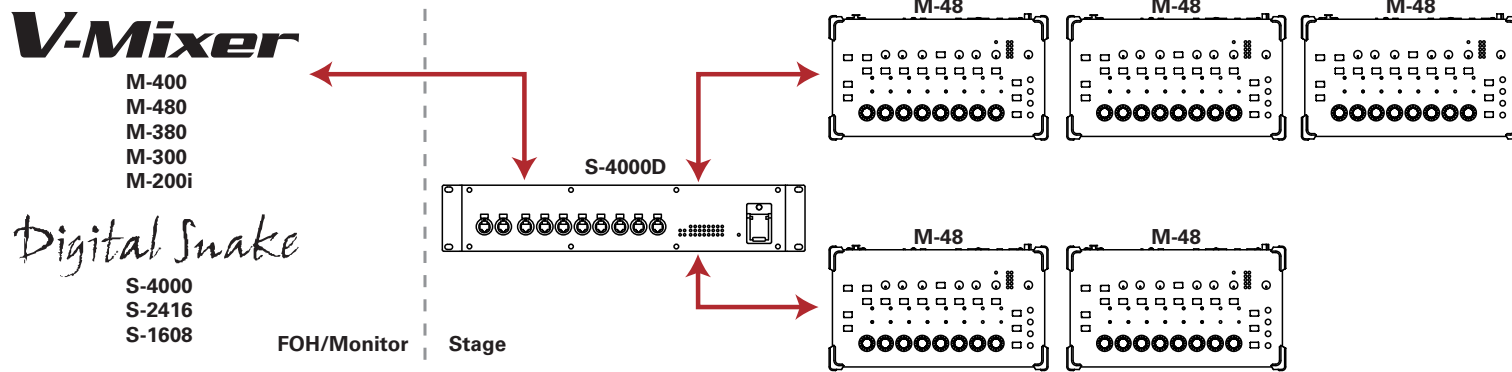

**M48-PM5**  
Personal Mixing for Five (Add-on)

**M48-PM8**  
Personal Mixing for Five (Add-on)

This system enables the connection of five M-48 Personal Mixers to any V-Mixer Console or any S-4000 or S-1608 Digital Snake system. This system consists of five M-48 Personal Mixers and a S-4000D Splitter and Power Distributor.

**Package includes:**

- 5 x M-48 Personal Mixers
- S-4000D Splitter & Distributor

**Main Features:**

- Add this package to any system to enable personal mixing for five
- Five M-48 Personal Mixers included with the distribution/power hub