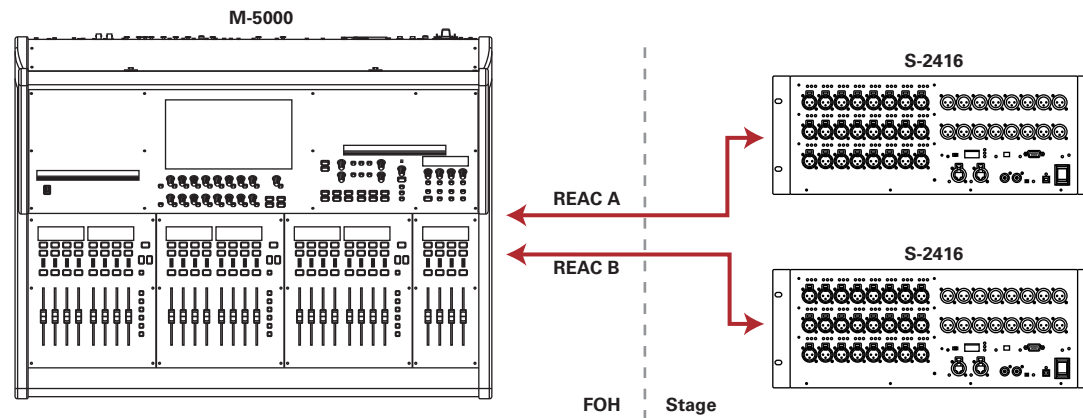

**M5000-22416**  
64x48 Digital Mixing System

**M5000-22416**  
64x48 Digital Mixing System

This system extends I/O count with the addition of an XI-REAC card enabling a total of 112 physical inputs and 80 physical outputs. The system consists of the configurable M-5000 OHRCA console, an XI-REAC expansion card, and four S-2416 Digital Snake heads delivering pristine 96k audio end to end.

**Package includes:**

- M-5000 Live Mixing Console
- 2 x S-2416 Digital Snakes

**Main Features:**

- 128 definable audio paths at 96kHz
- 64 x 48 digital I/O and transport
- Remotely placed and controlled I/O across two snake heads of 24x16
- Powerful control from M-5000 surface as well as iPad and/or PC/Mac