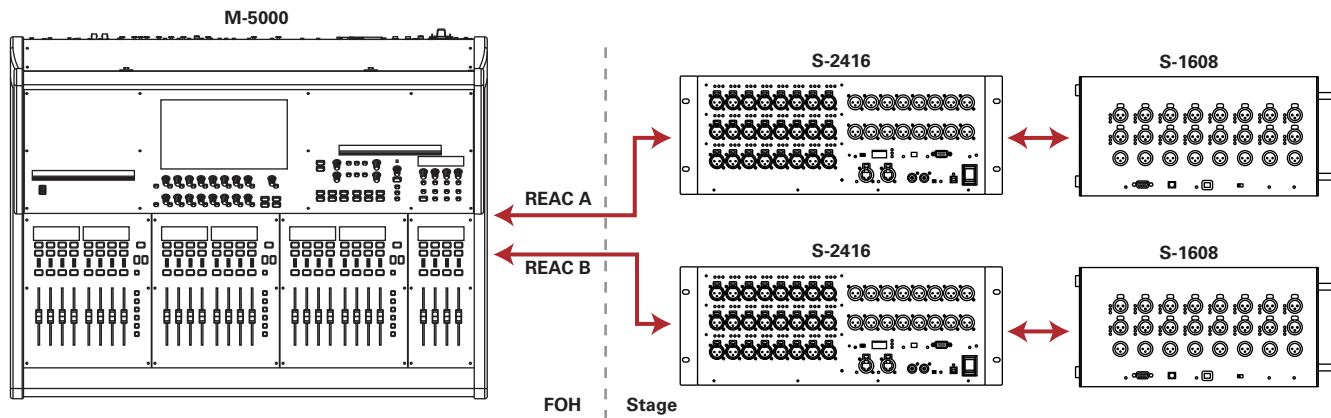

M5000-22416EX
96x64 Digital Mixing System

M5000-22416EX
96x64 Digital Mixing System

This system enables extended amounts of I/O without adding the cost of an expansion card: 96 physical inputs and 64 physical outputs. The system consists of the configurable M-5000 OHRCA console, two S-2416, and two S-1608 Digital Snake heads delivering pristine 96k audio end to end.

Package includes:

- M-5000 Live Mixing Console
- 2 x S-2416 Digital Snakes
- 2 x S-1608 Digital Snakes

Main Features:

- 128 definable audio paths at 96kHz
- 96 x 64 digital I/O and transport
- Cascade the two S-1608 direct from each S-2416
- Remotely placed and controlled I/O across four snake heads
- Powerful control from M-5000 surface as well as iPad and/or PC/Mac