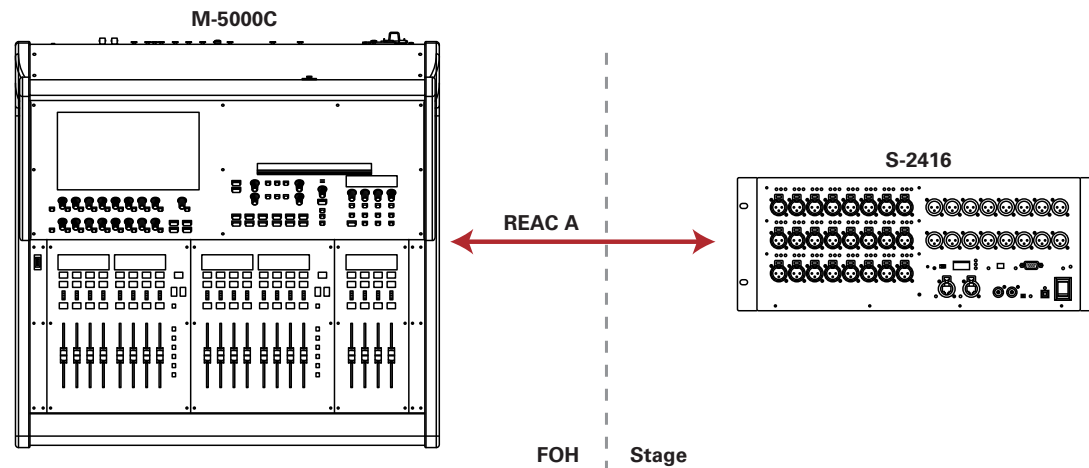

**M5000C-12416**  
40x24 Digital Mixing System

**M5000C-12416**  
40x24 Digital Mixing System

This system, built for small spaces, boasts all the power of the original M-5000. Included are two S-2416 Digital Snake heads creating a 64x40 I/O count. A system perfect for theater or broadcast applications.

**Package includes:**

- M-5000C Live Mixing Console
- S-2416 Digital Snake

**Main Features:**

- 128 definable audio paths at 96k
- 40 x 24 digital I/O and transport
- Remotely placed and controlled I/O across one snake head of 24x16
- Powerful control from M-5000C surface as well as iPad and/or PC/Mac