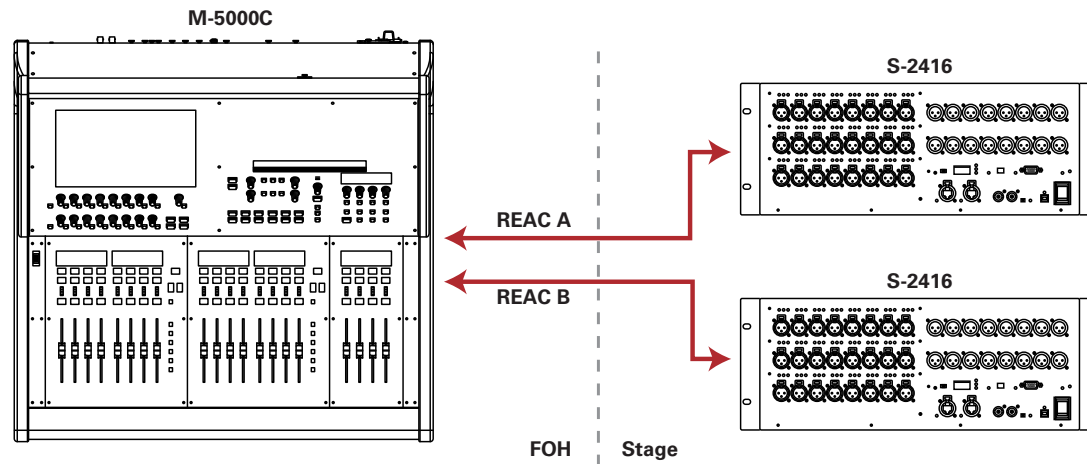

M5000C-22416
64x40 Digital Mixing System

M5000C-22416
64x40 Digital Mixing System

With a powerful engine built into a compact frame, this system is built for productions on the go. The system consists of an M-5000C OHRCA Console and one S-2416 Digital Snake head. An affordable, 40x24 entry into the OHRCA family.

Package includes:

- M-5000C Live Mixing Console
- 2 x S-2416 Digital Snakes

Main Features:

- 128 definable audio paths at 96k
- 64 x 40 digital I/O and transport
- Remotely placed and controlled I/O across two snake heads of 24x16
- Powerful control from M-5000C surface as well as iPad and/or PC/Mac